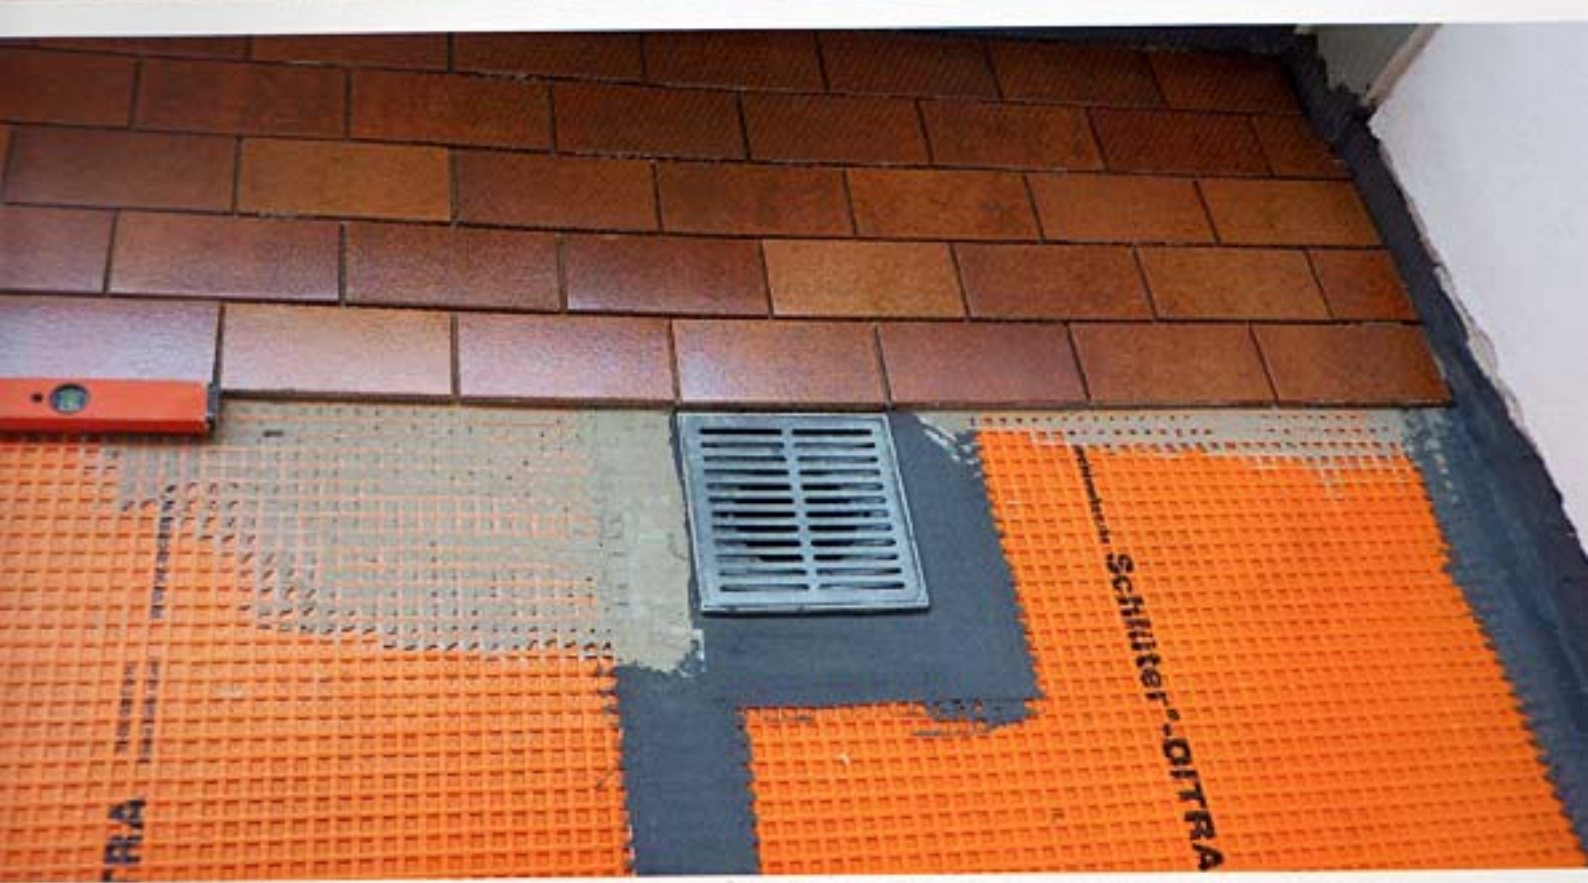

... und Ideen

An open glass door with a silver handle and frame. The door is slightly ajar, revealing an interior space. Inside, there is a staircase with a black metal railing on the left. In the background, there are several display cases or shelves containing various items, possibly brochures or small exhibits. The floor is a light-colored, polished surface. A dark, textured mat is placed on the floor just inside the door. The overall scene is well-lit, suggesting an indoor exhibition or office environment.