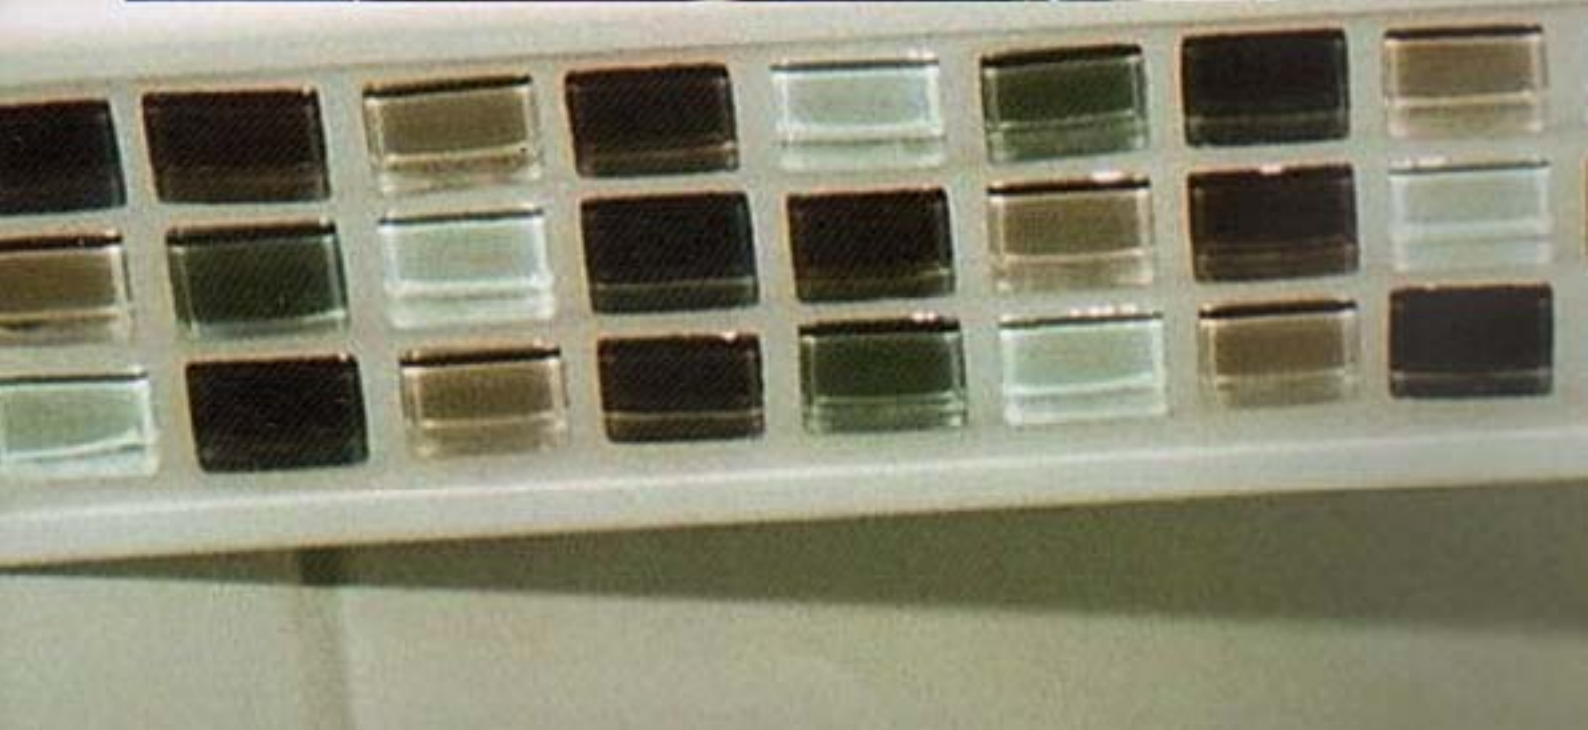

MARIO SCHMARANDER
FLIESENFACHBETRIEB

Wohnräume

*Reparaturen,
Restaurationen...*

Vorher

orher

chher

Vorher

Nachher

... und Ideen

An open glass door with a silver handle and frame. The door is slightly ajar, revealing an interior space. Inside, there is a staircase with a black metal railing on the left. In the background, there are several display cases or shelves containing various items, possibly brochures or small exhibits. The floor is a light-colored, polished surface. A dark, textured mat is placed on the floor just inside the door. The overall scene is well-lit, suggesting an indoor exhibition or office environment.